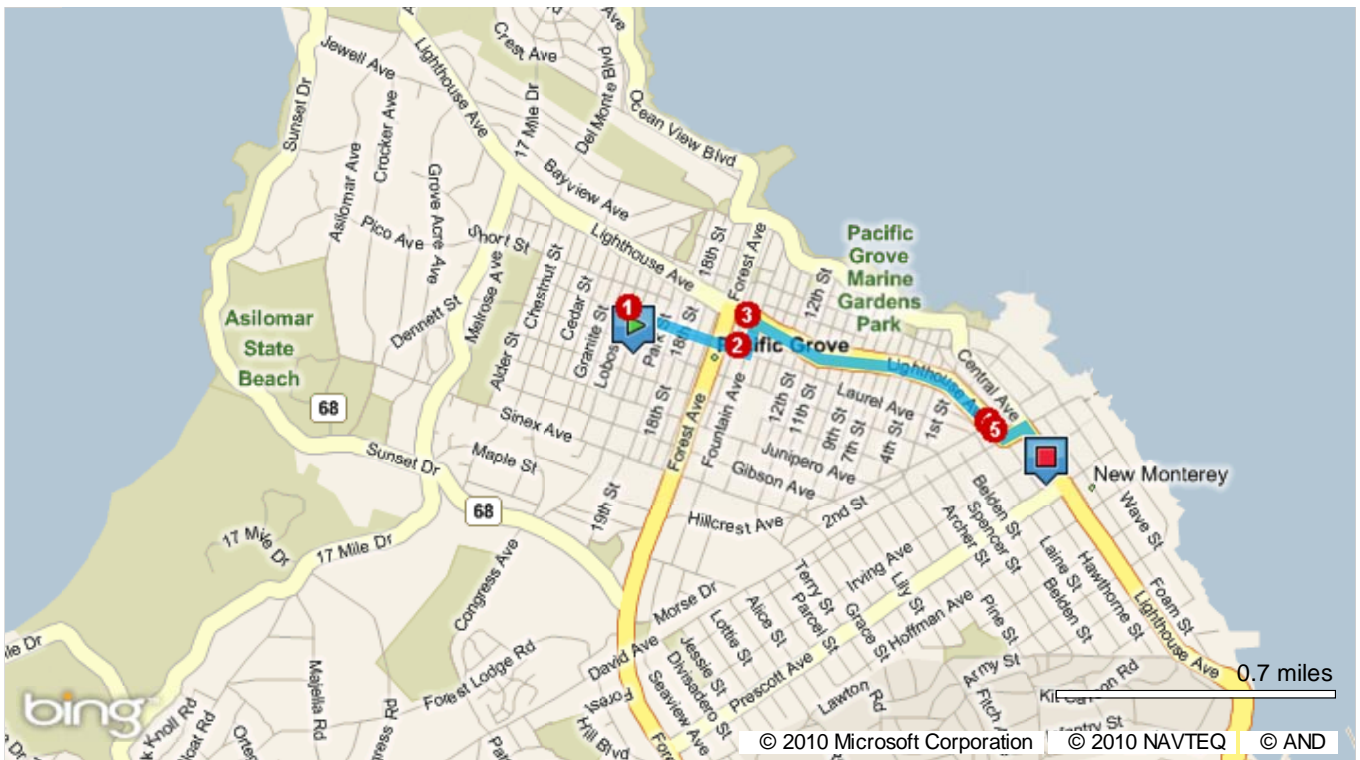

Find FedEx Locations

[Help](#)

Location Details

1 Enter location details 2 **Location results**

[<< Back to results](#) | [New search](#)

#	Address	Hours of Operation	Latest Express drop-off	Latest Ground drop-off	Services
	FedEx Kinko's is now FedEx Office Print & Ship Center 799 Lighthouse Ave, Suite A Monterey, CA 93940 Phone: (831) 373-2298 Fax: (831) 373-8975 E-mail: usa5140@fedex.com	Mon 7:00 AM-11:00 PM Tue 7:00 AM-11:00 PM Wed 7:00 AM-11:00 PM Thu 7:00 AM-11:00 PM Fri 7:00 AM-11:00 PM Sat 9:00 AM-9:00 PM Sun 9:00 AM-9:00 PM	Mon 4:15 PM Tue 4:15 PM Wed 4:15 PM Thu 4:15 PM Fri 4:15 PM Sat 3:30 PM Sun No Pickup	Mon 6:00 PM Tue 6:00 PM Wed 6:00 PM Thu 6:00 PM Fri 6:00 PM Sat No Pickup Sun No Pickup	Express(Hold at location), Ground, Package supplies available, Packing services, FedEx Returns System, Location accepts cash, Saturday service, Saturday Hold at location for Express only , SonyPicture Station Direct Mail Services

Driving Directions

Estimated travel time: 6 minutes, 31 seconds for 1.3 miles of travel.

From:
09050