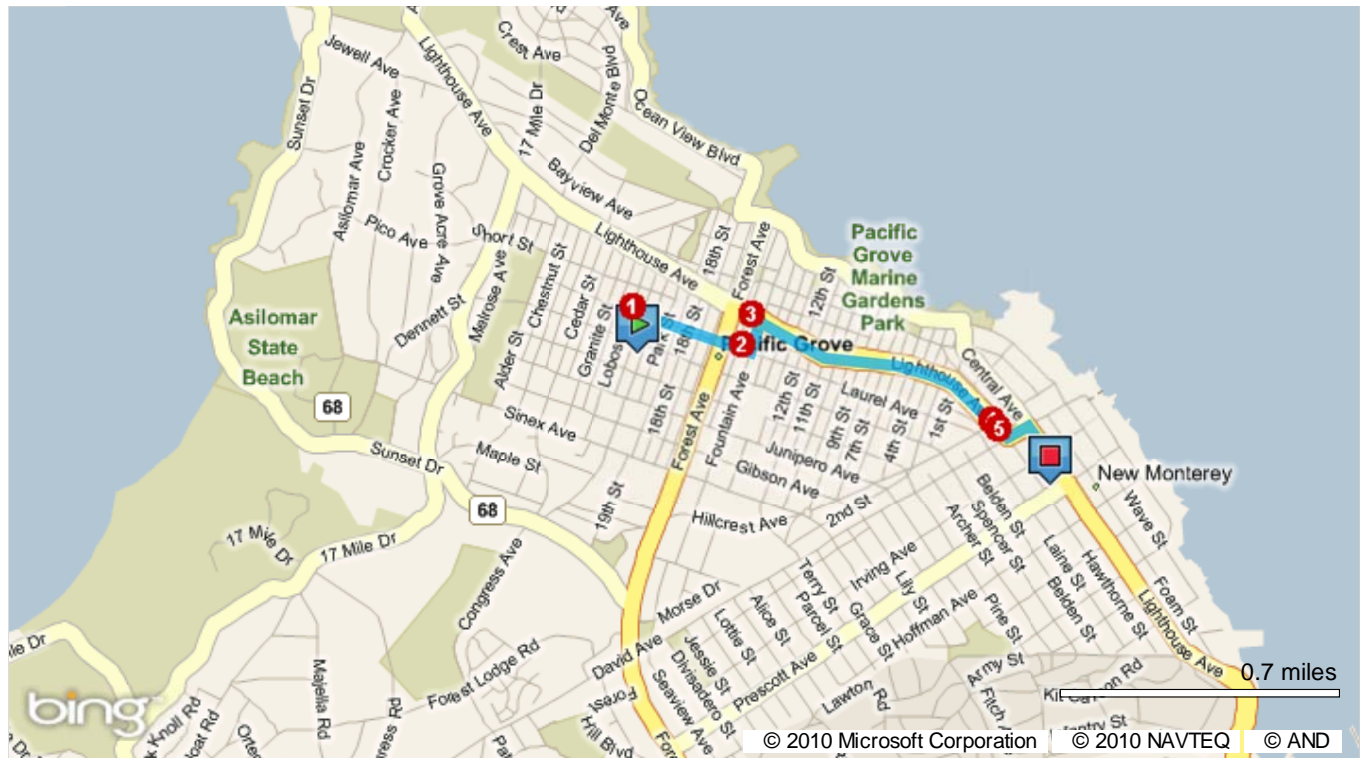

[Package/Envelope](#)

[Freight](#)

[Expedited](#)

[Office/Print Services](#)

[Ship](#)

[Track](#)

[Manage](#)

[Business Solutions](#)

Find FedEx Locations

[Help](#)

Location Details

1 Enter location details

2 **Location results**

[<< Back to results](#) | [New search](#)

#	Address	Hours of Operation	Latest Express drop-off	Latest Ground drop-off	Services
	FedEx Kinko's is now FedEx Office Print & Ship Center 799 Lighthouse Ave, Suite A Monterey, CA 93940 Phone: (831) 373-2298 Fax: (831) 373-8975 E-mail: usa5140@fedex.com	Mon 7:00 AM-11:00 PM Tue 7:00 AM-11:00 PM Wed 7:00 AM-11:00 PM Thu 7:00 AM-11:00 PM Fri 7:00 AM-11:00 PM Sat 9:00 AM-9:00 PM Sun 9:00 AM-9:00 PM	Mon 4:15 PM Tue 4:15 PM Wed 4:15 PM Thu 4:15 PM Fri 4:15 PM Sat 3:30 PM Sun No Pickup	Mon 6:00 PM Tue 6:00 PM Wed 6:00 PM Thu 6:00 PM Fri 6:00 PM Sat No Pickup Sun No Pickup	Express(Hold at location), Ground, Package supplies available, Packing services, FedEx Returns System, Location accepts cash, Saturday service, Saturday Hold at location for Express only , SonyPicture Station Direct Mail Services