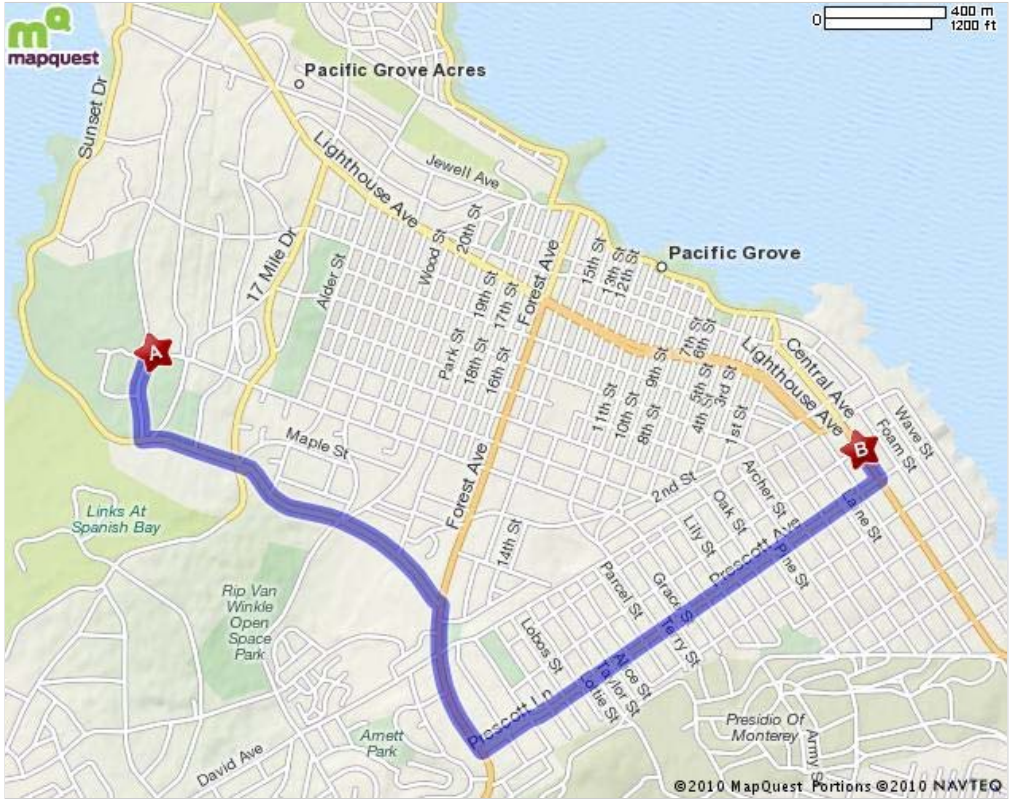

[All rights reserved. Use subject to License/Copyright](#) | [Map Legend](#)

Directions and maps are informational only. We make no warranties on the accuracy of their content, road conditions or route usability or expeditiousness. You assume all risk of use. MapQuest and its suppliers shall not be liable to you for any loss or delay resulting from your use of MapQuest. Your use of MapQuest means you agree to our [Terms of Use](#)